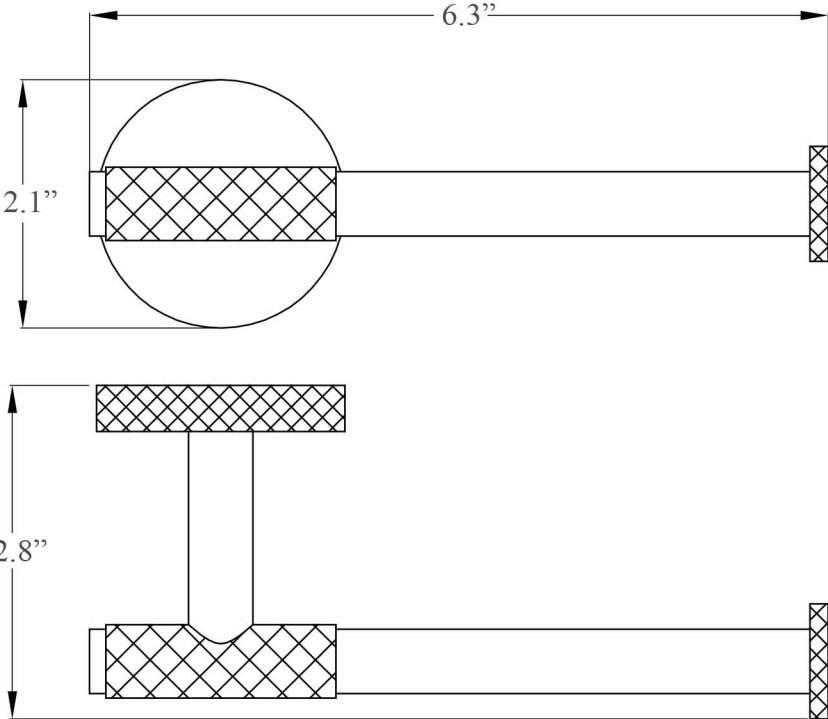

## Finishes:

-  Polished Chrome
-  Matte Black
-  Brushed Gold
-  Brushed Nickel

\* WS Bath Collections reserves the right to revise dimensions or information on this sheet without notice

<b>Collection  </b> Klass	<b>Model  </b> Klass WSBC 256804	Dimensions Metric <i>1 inch = 2.54 cm</i> <i>1 inch = 25.4 mm</i>	 1051 Lea Drive - Collegeville, PA 19426 Tel. 215 513 9400 - Fax 610 831 0215 <a href="http://www.ws bathcollections.com">www.ws bathcollections.com</a> - <a href="mailto:info@ws bathcollections.com">info@ws bathcollections.com</a>
------------------------------	-------------------------------------	---	---

\* WS Bath Collections reserves the right to revise dimensions or information on this sheet without notice

**Collections |**  
Klass

**Model |**  
Klass WSBC 256804

Dimensions Metric  
*1 inch = 2.54 cm*  
*1 inch = 25.4 mm*